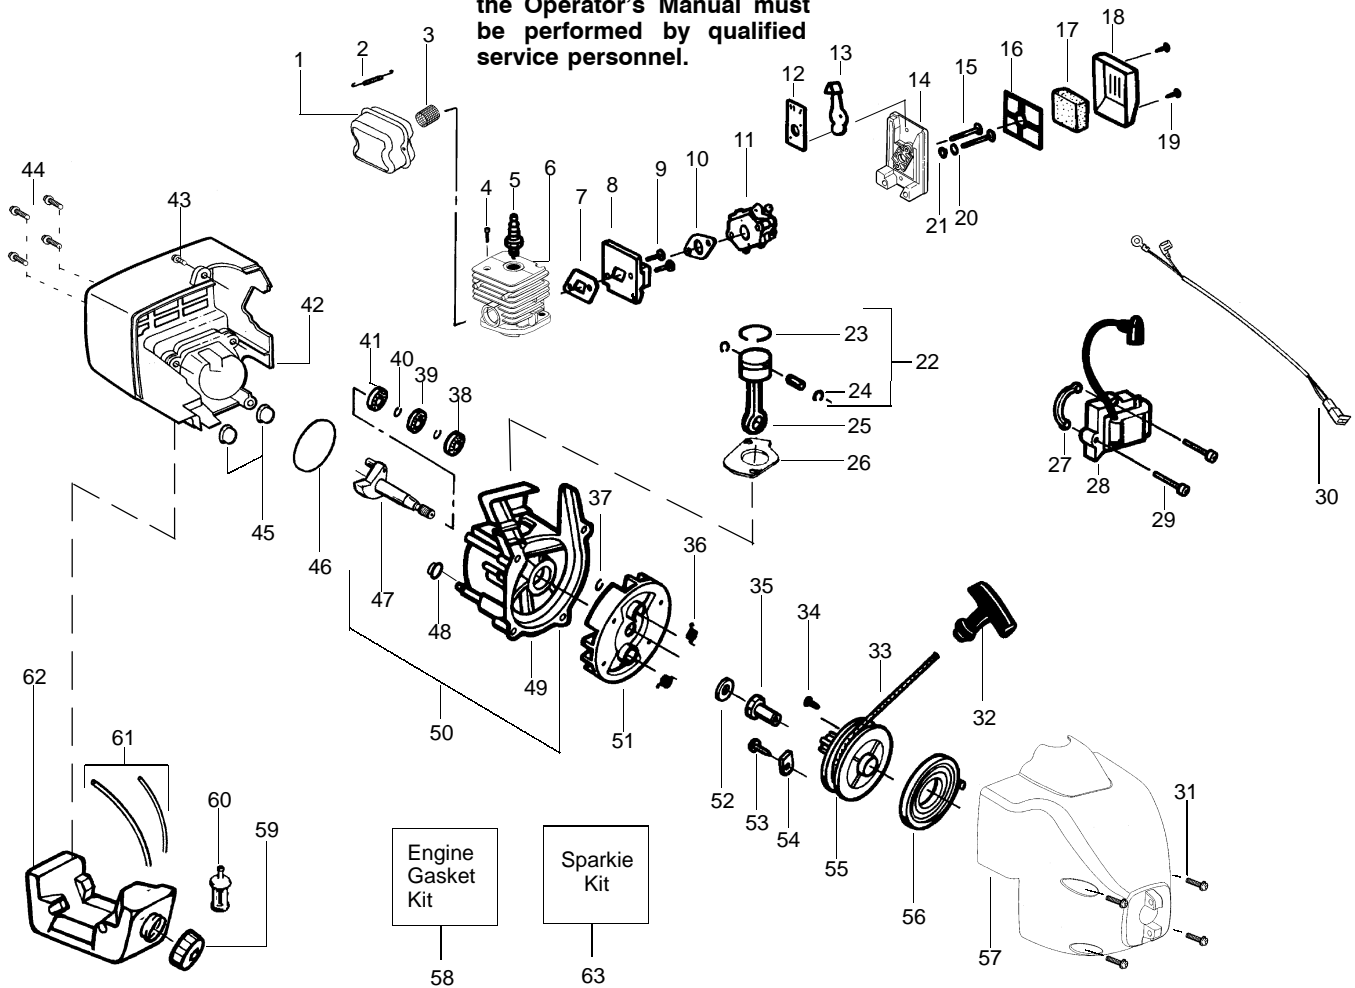

PARTS LIST NO. 530086888		McCULLOCH® PARTS LIST	MODEL(s) Trim Mac 250
DATE 02/08/02	Replaces 530086888 - 11/09/01		Note: Illustration may differ from actual model due to design changes

▲ WARNING

All repairs, adjustments and maintenance not described in the Operator's Manual must be performed by qualified service personnel.

✓ = NEW PART NUMBER FOR THIS IPL

★ = REFER TO THE SERVICE REFERENCE INDICATED FOR MORE INFORMATION. (LOCATED AT END OF IPL)

PARTS LIST NO. 530086888		McCULLOCH® PARTS LIST	MODEL(s) Trim Mac 250
DATE 02/08/02	Replaces 530086888 – 11/09/01		Note: Illustration may differ from actual model due to design changes